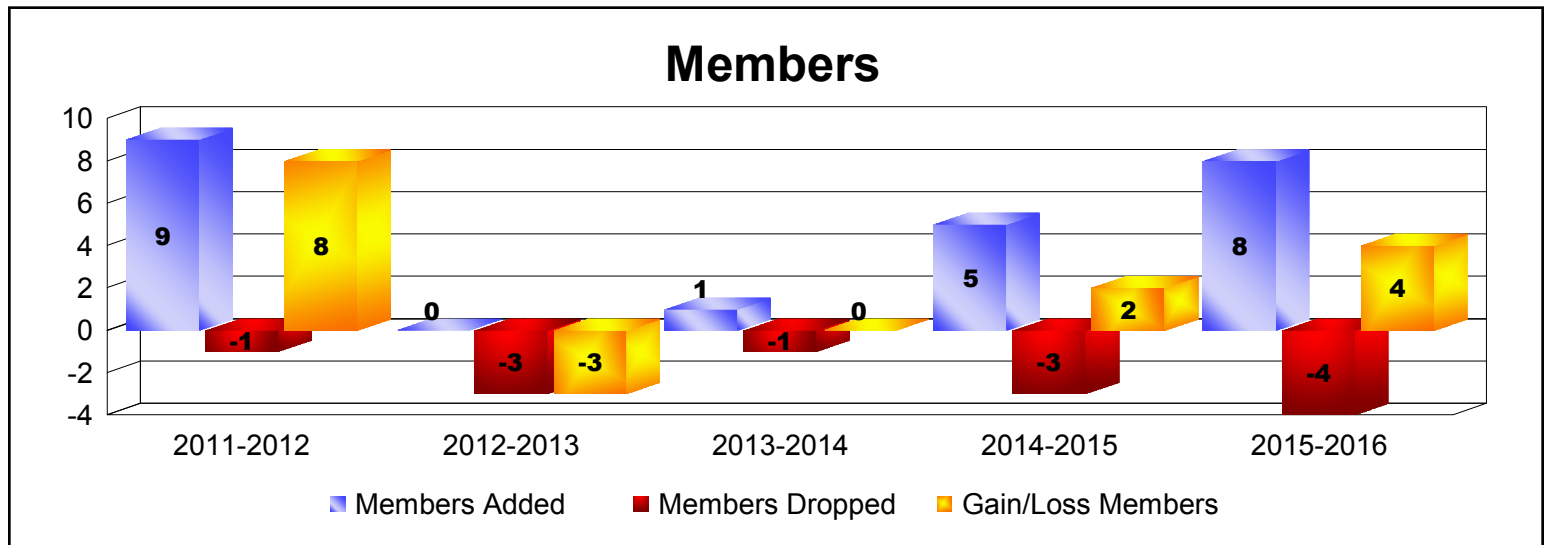

Year	New Clubs	Dropped Clubs	Gain/ Loss Clubs	New Members	Charter Members	Reinstate Members	Transfer Members	Total Member Added	Total Members Dropped	Gain/ Loss Members
2011-2012	0	0	0	8	0	0	1	9	-1	8
2012-2013	0	0	0	0	0	0	0	0	-3	-3
2013-2014	0	0	0	1	0	0	0	1	-1	0
2014-2015	0	0	0	5	0	0	0	5	-3	2
2015-2016	0	0	0	8	0	0	0	8	-4	4
<b>Average</b>	<b>0</b>	<b>0</b>	<b>0</b>	<b>4</b>	<b>0</b>	<b>0</b>	<b>0</b>	<b>5</b>	<b>-2</b>	<b>2</b>

Year	New Clubs	Dropped Clubs	Gain/ Loss Clubs	New Members	Charter Members	Reinstate Members	Transfer Members	Total Member Added	Total Members Dropped	Gain/ Loss Members
2011-2012	0	-1	-1	69	0	4	4	77	-94	-17
2012-2013	0	-2	-2	60	0	0	3	63	-99	-36
2013-2014	0	-1	-1	77	0	2	5	84	-78	6
2014-2015	0	-1	-1	84	0	4	0	88	-91	-3
2015-2016	0	0	0	57	2	5	1	65	-79	-14
<b>Average</b>	<b>0</b>	<b>-1</b>	<b>-1</b>	<b>69</b>	<b>0</b>	<b>3</b>	<b>3</b>	<b>75</b>	<b>-88</b>	<b>-13</b>