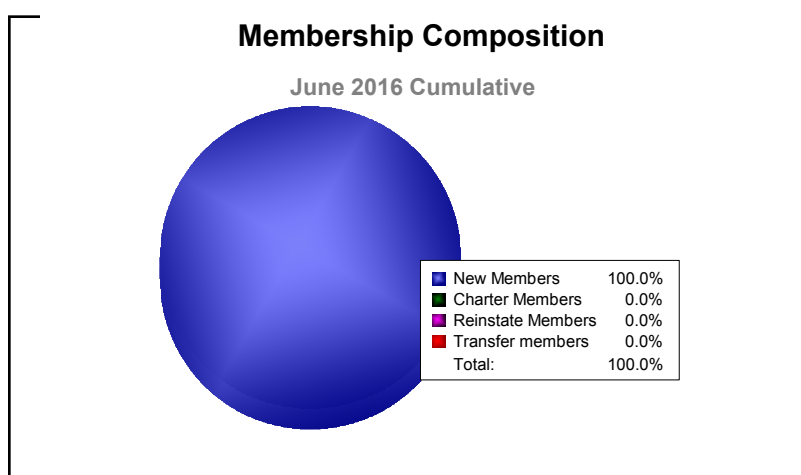

Year	New Clubs	Dropped Clubs	Gain/ Loss Clubs	New Members	Charter Members	Reinstate Members	Transfer Members	Total Member Added	Total Members Dropped	Gain/ Loss Members
2011-2012	0	0	0	8	0	0	1	9	-1	8
2012-2013	0	0	0	0	0	0	0	0	-3	-3
2013-2014	0	0	0	1	0	0	0	1	-1	0
2014-2015	0	0	0	5	0	0	0	5	-3	2
2015-2016	0	0	0	8	0	0	0	8	-4	4
<b>Average</b>	<b>0</b>	<b>0</b>	<b>0</b>	<b>4</b>	<b>0</b>	<b>0</b>	<b>0</b>	<b>5</b>	<b>-2</b>	<b>2</b>