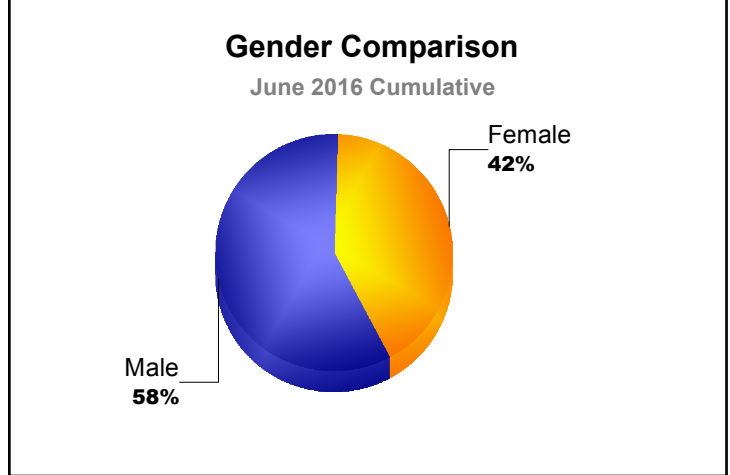

Year	New Clubs	Dropped Clubs	Gain/ Loss Clubs	New Members	Charter Members	Reinstate Members	Transfer Members	Total Member Added	Total Members Dropped	Gain/ Loss Members
2011-2012	0	0	0	8	0	0	1	9	-1	8
2012-2013	0	0	0	0	0	0	0	0	-3	-3
2013-2014	0	0	0	1	0	0	0	1	-1	0
2014-2015	0	0	0	5	0	0	0	5	-3	2
2015-2016	0	0	0	8	0	0	0	8	-4	4
<b>Average</b>	<b>0</b>	<b>0</b>	<b>0</b>	<b>4</b>	<b>0</b>	<b>0</b>	<b>0</b>	<b>5</b>	<b>-2</b>	<b>2</b>